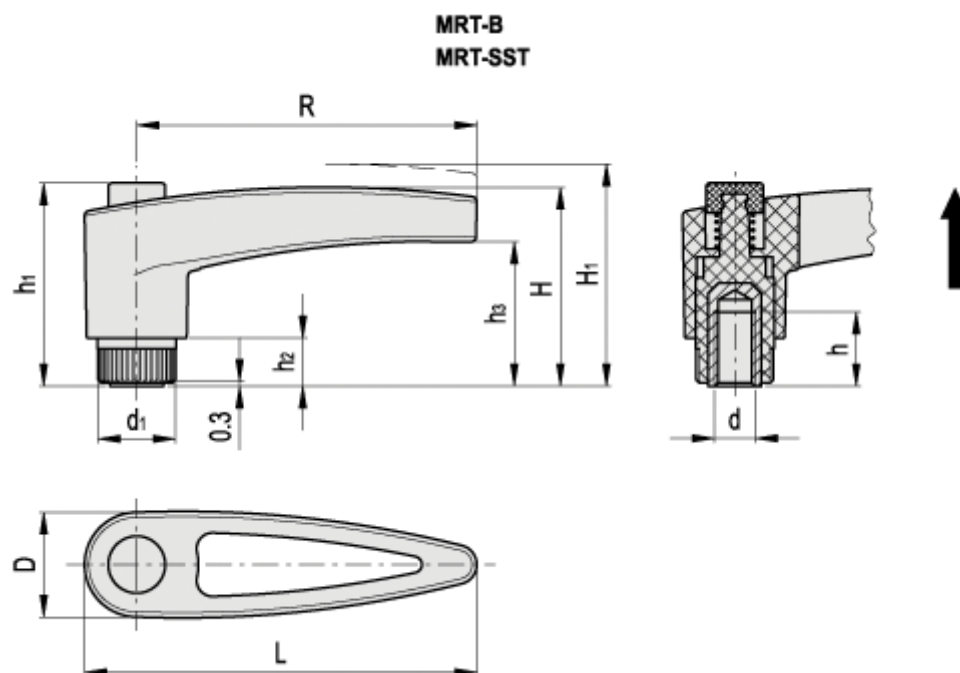

Article number: 23051401211

Description: E+G Adjustable handle
MRT.65-B-M6-C1, black push-button

Measures

$D = 20$	$h_3 = 27.0$
$d = M6$	$L = 74.5$
$d_1 = 15.0$	$R = 64.5$
$H = 37$	
$h = 12$	
$H_1 = 41.0$	
$h_1 = 8$	
$h_2 = 9$	